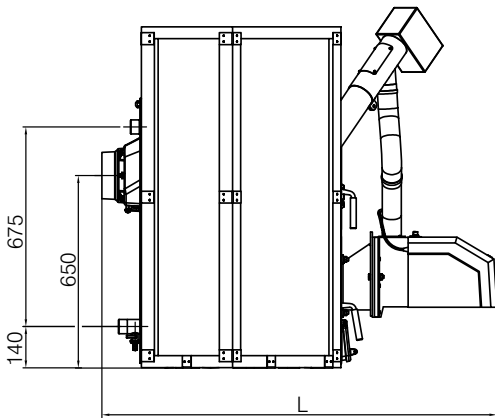

Fuel / fuel humidity:

- wooden pellets, Ø 6~8 mm / <12%

Boiler output (5 / 7 section size):

- 7,5~25,0 / 9,6~32,0 kW

Green  Therm

CE

Technical parameters

Section number (boiler version)	pcs	5 (25X)	7 (32X)
Boiler class according to EN 303-5	-		3
Modulating output	kW	7,5~25,0	9,6~32,0
Fuel consumption at minimal / rated output	kg/hour	1,4~6,0	2,4~8,0
Efficiency	%	<86,8	<87,9
Flue gases temperature	°C	<205	<210
Wooden fuel reservoir capacity (standard accessory)	kg		85
Burning time at minimal / rated output - wooden reservoir	hours	60,7~14,2	35,4~10,6
Steel fuel reservoir capacity (option accessory)	kg		470
Burning time at minimal / rated output - steel reservoir	hours	335,7~78,3	195,8~58,8
Dimensions incl. burner			1050 x 550
- height x width	mm		
- depth L	mm	1335	1527
Weight	kg	358	433
Chimney connection diameter	mm		160
Chimney draught	Pa	15~25	20~30
Heating and return water connection	-		6/4"
Water working overpressure	kPa		50~400
Water testing overpressure	kPa		800
Recommended water working temperature	°C		50~80
Return water min. temperature	°C		40
Water volume	l	40,9	50,3
Noise level	dB		<65 dB (A)
Connecting voltage	-		1 PEN ~ 50 Hz 230 V TN-S
Maximum electric input	W		<39
Control box electric protection	-		IP40