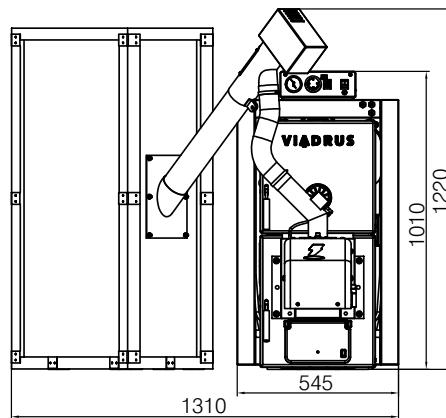

Fuel / fuel humidity:

- wooden pellets, Ø 6~8 mm / <12%

Boiler output (5 / 7 section size):

- 7,5~25,0 / 9,6~32,0 kW

Green  Therm

CE

Technical parameters

Section number (boiler version)	pcs	5 (25X)	7 (32X)
Boiler class according to EN 303-5	-		3
Modulating output	kW	7,5~25,0	9,6~32,0
Fuel consumption at minimal / rated output	kg/hour	1,4~6,0	2,4~8,0
Efficiency	%	<86,8	<87,9
Flue gases temperature	°C	<205	<210
Wooden fuel reservoir capacity (standard accessory)	kg		85
Burning time at minimal / rated output - wooden reservoir	hours	60,7~14,2	35,4~10,6
Steel fuel reservoir capacity (option accessory)	kg		470
Burning time at minimal / rated output - steel reservoir	hours	335,7~78,3	195,8~58,8
Dimensions incl. burner			1050 x 550
- height x width	mm		
- depth L	mm	1335	1527
Weight	kg	358	433
Chimney connection diameter	mm		160
Chimney draught	Pa	15~25	20~30
Heating and return water connection	-		6/4"
Water working overpressure	kPa		50~400
Water testing overpressure	kPa		800
Recommended water working temperature	°C		50~80
Return water min. temperature	°C		40
Water volume	l	40,9	50,3
Noise level	dB		<65 dB (A)
Connecting voltage	-		1 PEN ~ 50 Hz 230 V TN-S
Maximum electric input	W		<39
Control box electric protection	-		IP40