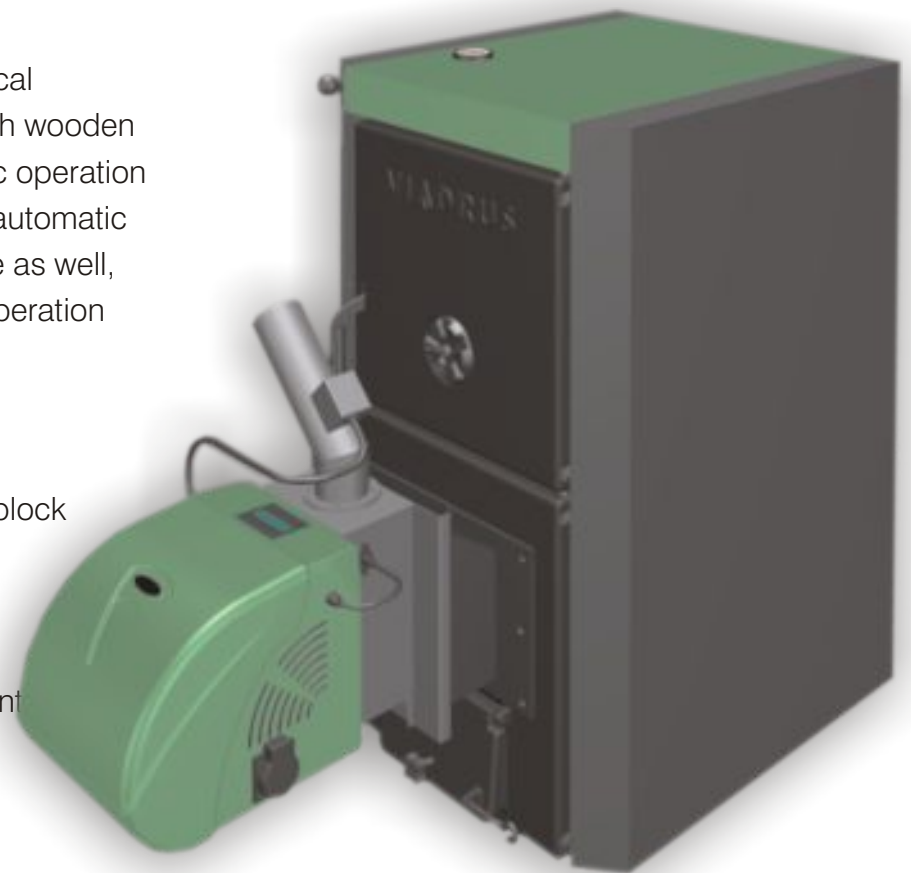

VIADRUS

Power of heating

Hercules Green Eco Therm

Automatic cast-iron pellet boiler

Hercules Green EcoTherm is designed for an environmentally friendly, economical and nearly maintenance-free heating with wooden pellets. The control unit allows automatic operation with modulating boiler output including automatic ignition. Manual control mode is possible as well, especially when putting the boiler into operation or in case of electric power failure.

Advantages:

- Class 3 of EN 303-5
- long service life of the cast-iron boiler block
- any reservoir fuel supply
- automatic ignition
- high efficiency
- universal pellet feeder included
- simple, time-saving operation and maintenance
- easy cleaning
- emergency manual mode

Fuel / fuel humidity:

- wooden pellets, Ø 6~8 mm / <12%

Boiler output (5 / 7 section size):

- 7,5~25,0 / 9,6~32,0 kW

Green  Therm

CE

Technical parameters

Section number (boiler version)	pcs	5 (25X)	7 (32X)
Boiler class according to EN 303-5	-		3
Modulating output	kW	7,5~25,0	9,6~32,0
Fuel consumption at minimal / rated output	kg/hour	1,4~6,0	2,4~8,0
Efficiency	%	<86,8	<87,9
Flue gases temperature	°C	<205	<210
Wooden fuel reservoir capacity (standard accessory)	kg		85
Burning time at minimal / rated output - wooden reservoir	hours	60,7~14,2	35,4~10,6
Steel fuel reservoir capacity (option accessory)	kg		470
Burning time at minimal / rated output - steel reservoir	hours	335,7~78,3	195,8~58,8
Dimensions incl. burner			1050 x 550
- height x width	mm		
- depth L	mm	1335	1527
Weight	kg	358	433
Chimney connection diameter	mm		160
Chimney draught	Pa	15~25	20~30
Heating and return water connection	-		6/4"
Water working overpressure	kPa		50~400
Water testing overpressure	kPa		800
Recommended water working temperature	°C		50~80
Return water min. temperature	°C		40
Water volume	l	40,9	50,3
Noise level	dB		<65 dB (A)
Connecting voltage	-		1 PEN ~ 50 Hz 230 V TN-S
Maximum electric input	W		<39
Control box electric protection	-		IP40